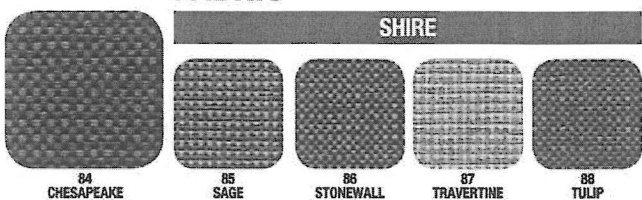

FABRIC

See pages FA151, 154-157, 162, 183, 188, 191, 193 for seating offered in the Custom Fabric Program.

CRYPTON HEALTHCARE FABRICS

ANTIMICROBIAL HEALTHCARE VINYL

*New Fabric.

FA153