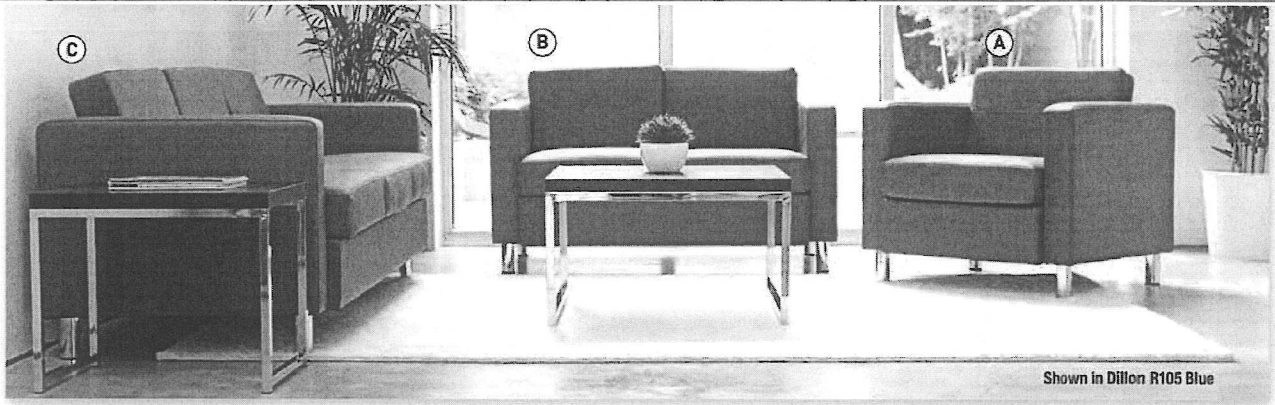

Additional items available from manufacturer.

Available in 10-14 Business days

FA143

RECEPTION - Waiting Room/Lounge

Furniture Advantage™

Extended Product Offering

Pacific Series

- Covered in high-performance, easy-care vinyl
- Dacron wrapped foam cushions
- Box spring seat for durability and comfort
- Silver finish legs