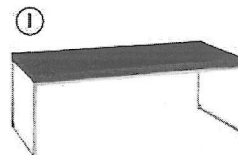

I. Coffee Table
44"W x 22"D x 15"H
OSP WST12 ‡

LIST PRICE
290.00-EA