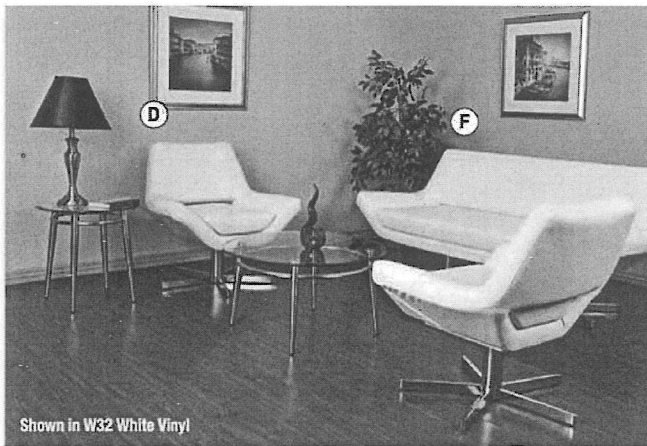

A. Armchair

32"W x 31"D x 29½"H
OSP PAC51V ___ ‡
OSP PAC51R ___ ‡

LIST PRICE
425.00-EA
600.00-EA

B. Loveseat

51½"W x 31"D x 29½"H
OSP PAC52V ___ ‡
OSP PAC52R ___ ‡

LIST PRICE
560.00-EA
695.00-EA

C. Sofa

72¾"W x 31½"D x 29½"H
OSP PAC53V ___ ‡
OSP PAC53R ___ ‡

LIST PRICE
795.00-EA
975.00-EA

Shown in W32 White Vinyl

Yield Modern Seating

Available in Black (B18) and White (W32) faux leather.

D. 31"W Lounge Chair Swivel mechanism with Chrome base.

31½"W x 27½"D x 30½"H
OSP YLD5130 ___ ‡

LIST PRICE
475.00-EA

E. 40"W Lounge Chair Swivel mechanism with Chrome base.

40½"W x 31"D x 31"H
OSP YLD5141 ___ ‡

LIST PRICE
560.00-EA

F. 72"W Loveseat Double Chrome base.

72"W x 30½"D x 30½"H
OSP YLD5372 ___ ‡