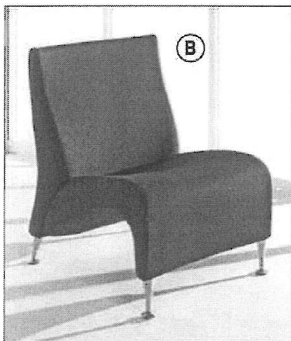

B. Lush Contemporary Lounge Chair

This light-looking contemporary and captivating lounge area chair is inspired by modern furniture designs of the mid-20th century and sports smooth curves and exaggerated lines.

- Tapered brushed aluminum legs with adjustable glides
- Molded high density foam over a steel inner structure
- Meets CA 117
- ANSI/BIFMA approved
- Greenguard certified

Available in Black (01), Cobbleston (40), Poppy (30) and White (16).

24"W x 28"D x 32"H
NGL 825V0_ ‡

LIST PRICE
625.00- EA.