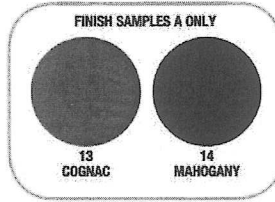

C. Slat Back Style Guest Chair With Upholstered Seat & Wood Back
Dark Cherry finish.

Available in Navy (NAVY), Burgundy (BURB) or Black (BLK) fabric.

21¾"W x 24"D x 33¾"H
KFI SB4921_____

Dark Cherry

LIST PRICE
698.00-EA