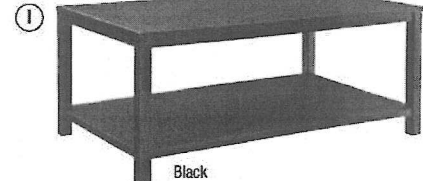

Black

I. Rectangular Cocktail Table

42 1/2"W x 24"D x 19"H
OSP MRG12RESP‡
OSP MRG12RKBK‡

Espresso
Black

LIST PRICE
485.00-EA
485.00-EA

Assembly needed. Please call for details.
‡ Cannot be shipped UPS.
‡‡ Cannot be shipped UPS Air. LA

Additional items available from manufacturer.

Available in 10-14 Business days

FA145