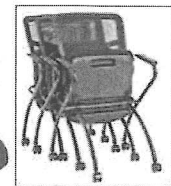

FA154

Available in 10-14 Business days

Additional items available from manufacturer.

Prices subject to change without notice. LA