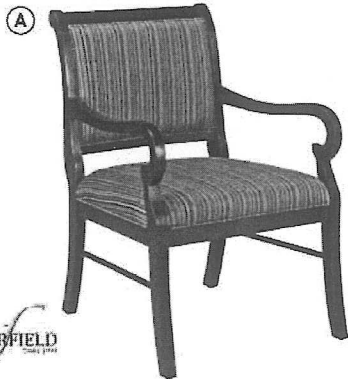

Additional items available from manufacturer.

Available in 10-14 Business days

FA147

RECEPTION - Guest/Occasional Chairs

FurnitureAdvantage™

Extended Product Offering

A. Arm Chair Arm chair with tight seat and back. Features wood trim around back, arms and legs. Has side stretchers. Cafe Mocha finish, Spice fabric.
24"W x 28"D x 35"H
FRD 821604J9614‡