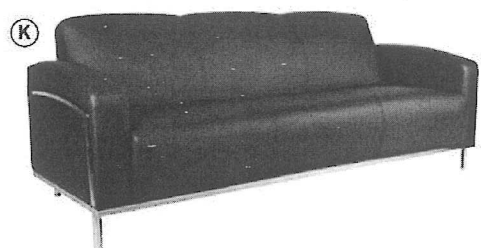

K. Sofa

81½"W x 32"D x 31½"H
BOP VSB099003‡

LIST PRICE
~~1240.00-EA~~

Traditional Lounge Seating

Classic traditional button tufted styling. Elegant Mahogany wood finish. Hand applied individual antique brass nail-head trim. Minor assembly required for leg attachment. Upholstered in Oxblood vinyl. Limited 6-year warranty.