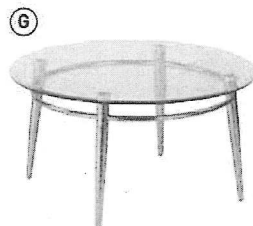

E. Round End Table

20"W x 20"D x 20"H
OSP MG0920RNB‡

F. Square End Table

22"W x 22"D x 20"H
OSP MG0922SNB‡

LIST PRICE
312.00-EA

Black Base with Natural Bamboo Top

Silver Base with Carbonized Bamboo Top

White Base with Carbonized Bamboo Top

G. Round Coffee Table

30"W x 30"D x 16"H
OSP MG1230RNB‡

LIST PRICE
396.00-EA

H. Rectangular Coffee Table

42"W x 24"D x 16"H
OSP MG1242SNB‡

LIST PRICE
396.00-EA

I. Oval Height-Adjustable Café Table

- Gas piston height-adjustable function with lever control
- 25½" x 19¼" x 1" Oval Bamboo Knife Edge Tabletop with cord access
- 24½" to 41" height range
- 27 lbs. lifting force