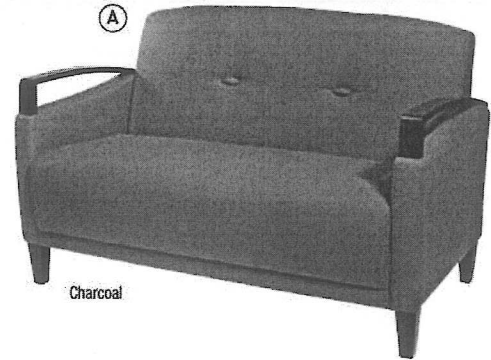

Prices subject to change without notice. LA

RECEPTION - Waiting Room/Lounge

Furniture Advantage™ Extended Product Offering

MainStreet Seating

- Covered in high-performance, easy care fabric
- Dacron-wrapped foam cushions
- Box spring seat for durability and comfort
- Espresso finish on arms and legs
- Meets/exceeds applicable ANSI/BIFMA standards

Available in Woven Seaweed (S22), Woven Wheat (C28), Indigo (W17) and Charcoal (W12).

Charcoal

Woven Wheat

Woven Seaweed

A. Loveseat

49 1/2"W x 29 1/2"D x 32"H
OSP MST52_...‡

LIST PRICE
725.00-EA

B. Chair