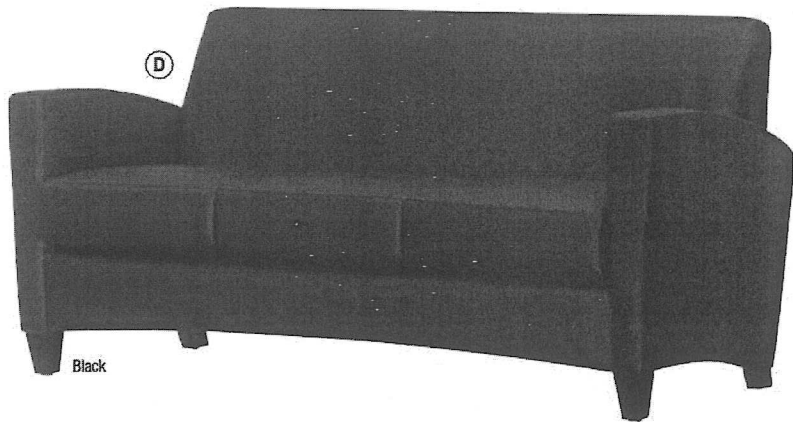

Java/Brown

FLEXSTEEL
CONTRACT

Lounge Seating

Features Grade IV simulated leather with black legs. 5-year limited warranty. Exposed wood parts carry a 1-year limited warranty.

Available in Black (B5000), Java/Brown (B5070) or Buff (B5080). Additional fabrics available by special order.

A. LeMans Lounge Sofa (not shown)

78½"W x 35½"D x 35"H
DMI CH10031

LIST PRICE
2416.00-~~EA~~

B. LeMans Lounge Love Seat

58½"W x 35½"D x 35"H
DMI CH10020

LIST PRICE
1998.00-~~EA~~

C. LeMans Lounge Chair

32"W x 35½"D x 35"H
DMI CH10010

LIST PRICE
1164.00-~~EA~~

Black

D. Sebring Lounge Sofa

70½"W x 32"D x 34"H
DMI CH10830

LIST PRICE
2263.00-~~EA~~

E. Sebring Lounge Love Seat (not shown)

50"W x 32"D x 34"H
DMI CH10820

1986.00-~~EA~~