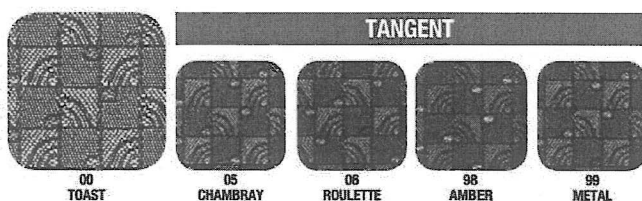

FABRIC

See pages FA151, 154-157, 162, 183, 188, 191, 193 for seating offered in the Custom Fabric Program.

CRYPTON HEALTHCARE FABRICS

ANTIMICROBIAL HEALTHCARE VINYL

*New Fabric.

FA153