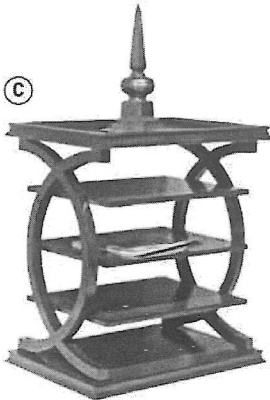

LIST PRICE
627.00-EA

B

B. Square End Table

24"W x 24"D x 25"H
FRD 811094‡

673.00-EA

C

C. Magazine Table Manhattan finish. 1-year warranty.

22"W x 16"D x 25"H
FRD 812068‡

LIST PRICE
799.00-EA

D

NEW!

D. Round End Table

23"W x 23"D x 24½"H
FRD 417628‡

Light Cherry

LIST PRICE
694.00-EA

E