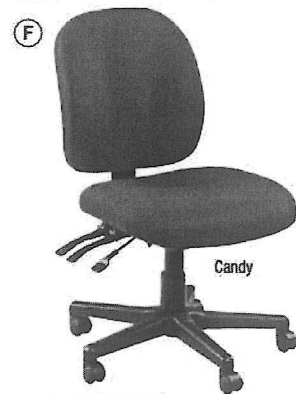

SEATING - Mesh

FurnitureAdvantage™
Extended Product Offering

LORELL

Ergonomic Chairs Covered by Lorell Limited 5-Year Warranty.

Mesh Back Office Chairs Mesh back with fabric seat. Waterfall seat design. 250 lb. capacity. Not available in Healthcare vinyls.

A. Black Frame

24 3/8"W x 22 3/4"D x 41"H
LLR 23550 ___ *Custom Fabric Program **LIST PRICE 575.00-EA**

B. Executive Mid-Back Task Chair

Carbon fiber pattern finish for arm, base and back support. Swivel tilt/lock mechanism, seat-height adjustment and padded fixed arms. Fabric seat.

20 3/4"W x 19 1/2"D x 37"-40 1/2"H
LLR 25973 ___ *Custom Fabric Program **LIST PRICE 569.00-EA**

C. High-Back Mesh Back Chair Adjustable armrest and arms. Adjustable seat depth and height. Adjustable back height and back tilt. Covered by Lorell Limited 5-Year Warranty. Not available in Healthcare vinyls.

26 3/4"W x 22 3/4"D x 40 1/2"-46 1/2"H
LLR 20979 ___ *Custom Fabric Program **LIST PRICE 798.00-EA**

D. Mid-Back Mesh Back Chair

(not shown) Adjustable armrest. Nylon base. Black plastic frame. Adjustable arms. Adjustable seat depth and height. Adjustable back tilt. Covered by Lorell Limited 5-Year Warranty. Not available in Healthcare vinyls.

24 1/2"W x 22"D x 36 1/2"-40"H
LLR 20978 ___ *Custom Fabric Program **599.00-EA**

See Custom Fabric Options on pages FA152-FA153.

E. High-Back Executive Task Chair With Arms

Features upholstered seat and back with seat tilt and tension control. Multifunction mechanism.

20"W x 18"D x 43"H
LLR 33100 ___ *Custom Fabric Program **LIST PRICE 670.00-EA**

F. Mid-Back Task Chair Without Arms

Features upholstered seat and back. Multifunction mechanism.

26"W x 25"D x 42 1/2"H
LLR 53100 ___ *Custom Fabric Program **480.00-EA**

Candy