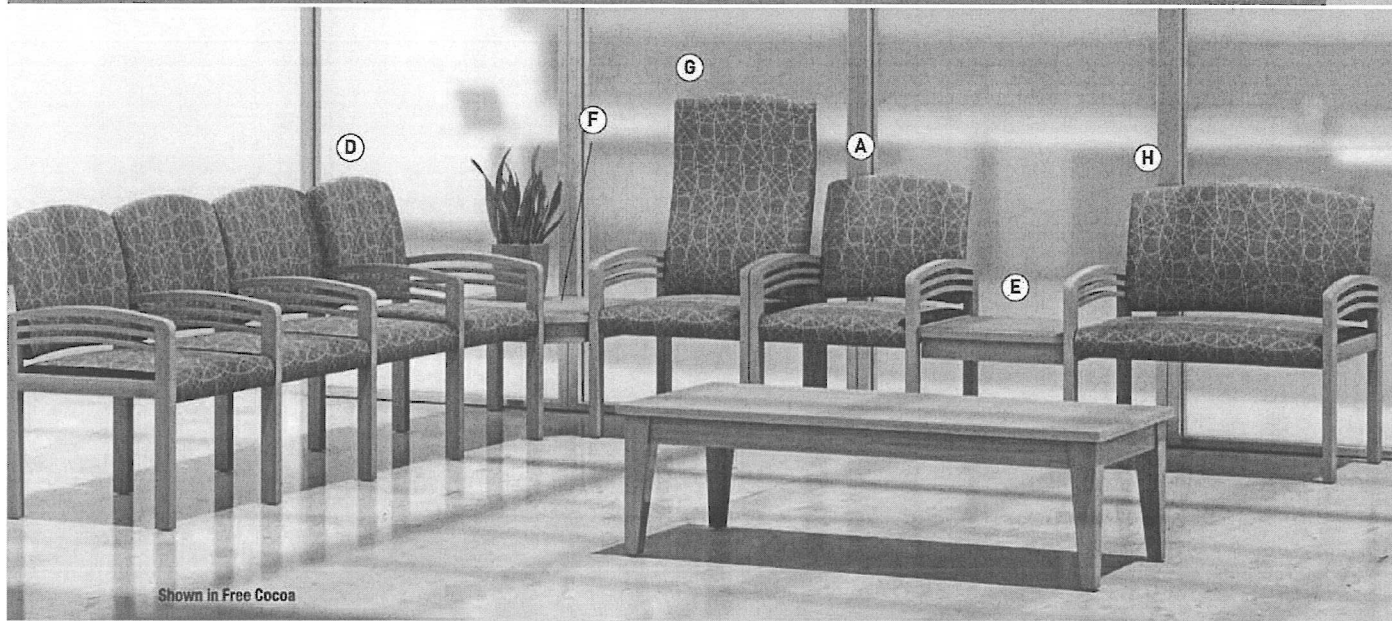

RECEPTION - Waiting Room

FurnitureAdvantage™

Extended Product Offering

Shown in Free Cocoa

HPFi

Trados Series

Healthcare seating solutions separate seat and back for easy cleanout. Solid hardwood frame. Limited lifetime warranty.

Available in Free Evening (300) and Free Cocoa (289) fabrics with Aspen finish.

A. Guest Chair

22¾"W x 25"D x 35"H
HPT 914AP35_ _ _ ‡

LIST PRICE
1013.00-~~EA~~

F. Ganging Corner Table

28¾"W x 28¾"D x 15½"H
HPT 919AP ‡

LIST PRICE
903.00-~~EA~~

B. Two Chairs Ganged (not shown)

44½"W x 25"D x 35"H
HPT 9142AP35_ _ _ ‡

1774.00-~~EA~~

G. Patient Chair

22¾"W x 25"D x 46"H
HPT 915AP35_ _ _ ‡

1143.00-~~EA~~

C. Three Chairs Ganged (not shown)

66½"W x 25"D x 35"H
HPT 9143AP35_ _ _ ‡

2699.00-~~EA~~

H. Bariatric Chair

1259.00-~~EA~~

D. Four Chairs Ganged

88"W x 25"D x 35"H
HPT 9144AP35_ _ _ ‡

3461.00-~~EA~~

I. Hip Chair (not shown)

23"W x 24½"D x 43"H
HPT 920AP35_ _ _ ‡

2174.00-~~EA~~

E. Connecting Table

20"W x 21½"D x 15½"H
HPT 917AP ‡

514.00-~~EA~~

Trados Metal Series

Heavy-gauge steel frame. 350 lb. capacity. Field-replaceable seat and back. Limited lifetime warranty.

Available in Free Evening (300) and Free Cocoa (289) fabrics with Silver Nickel metal finish.

J. Armchair

22¾"W x 25"D x 35"H
HPT 914MET35_ _ _ ‡

LIST PRICE
1127.00-~~EA~~

K. Two-Seat Settee (not shown)

48"W x 25"D x 35"H
HPT 916MET35_ _ _ ‡

1779.00-~~EA~~

M. Bariatric Chair (not shown)

Seat 30"W. Rated to 500 lbs.

33"W x 25"D x 35"H
HPT 912MET35_ _ _ ‡

LIST PRICE
1438.00-~~EA~~

L. Bench (not shown)

48"W x 22"D x 25½"H
HPT 918MET35_ _ _ ‡

1360.00-~~EA~~