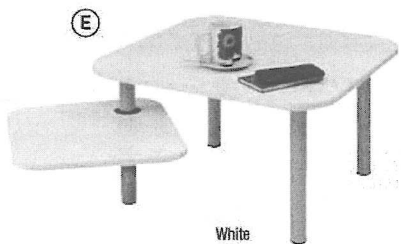

RECEPTION - Lobby/Lounge

FurnitureAdvantage™

Extended Product Offering

NEW!

A. NOVA1 Reception Chair Comfortable and robust reception chair with an elegant presence. Sturdy, stable structure with discrete silver powder coating. Seat and backrest are foam filled with a soft fabric coating. Easy assembly. 286 lb. capacity.

30½"W x 30"D x 33"H
ABA 312971013111

LIST PRICE
359.00-EA

NEW!

B. NOVA2 Two-Seat Reception Chair Comfortable and robust reception chair with an elegant presence. Sturdy, stable structure with discrete silver powder coating. Seat and backrest are foam filled with a soft fabric coating. Easy assembly. 485 lb. capacity.

52¾"W x 30"D x 33"H
ABA 312971013418

LIST PRICE
639.00-EA

NEW!

C. AERO Modern Reception Chair Sturdy steel structure with flexibility of mesh back and seat for a great comfort. Dynamic and light design. 286 lb. capacity.

29½"W x 23 5/8"D x 30¾"H
ABA 312971013555

LIST PRICE
629.00-EA

NEW!

D. COMFORT Reception Chair Colorful and comfortable chair ideal for reception area. Stable and sturdy structure in chromed steel. Dense foam used for seat and backrest for perfect comfort. 286 lb. capacity.

23¾"W x 29½"D x 30¾"H
ABA 312971013432

LIST PRICE
529.00-EA

E. ZOE Reception Table Square coffee table with 360° swiveling table. Superior finishing with lateral aluminum edges. Fast and easy assembly without tools.

22¾"W x 22¾"D x 14½"H
ABA 312971013614
ABA 312971013607

White
Black

LIST PRICE
164.00-EA
164.00-EA

White

NEW!

Black

Assembly needed. Please call for details.
‡Cannot be shipped UPS.
‡‡Cannot be shipped UPS Air. LA

Additional items available from manufacturer.

Available in 10-14 Business days

FA143