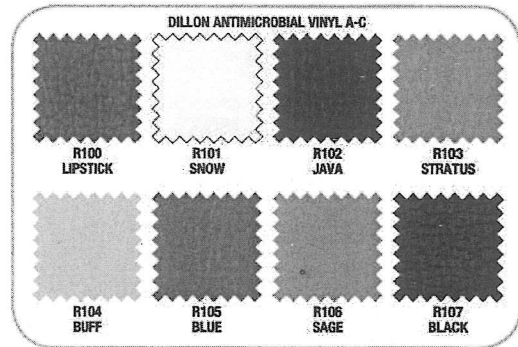

LIST PRICE
795.00-EA
975.00-EA

Shown in W32 White Vinyl

Yield Modern Seating

Available in Black (B18) and White (W32) faux leather.

D. 31"W Lounge Chair Swivel mechanism with Chrome base.

31½"W x 27½"D x 30½"H
OSP YLD5130 ___ ‡