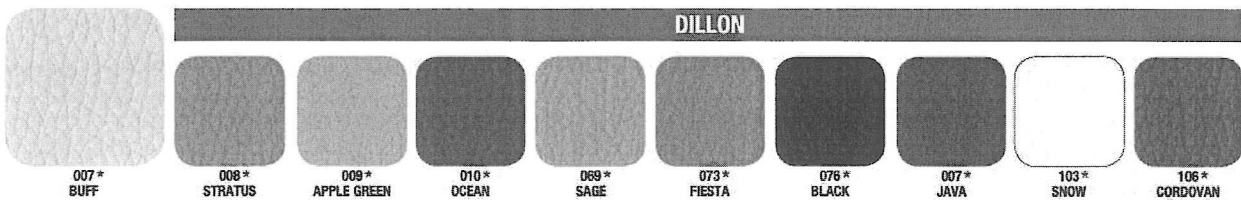

ANTIMICROBIAL HEALTHCARE VINYL