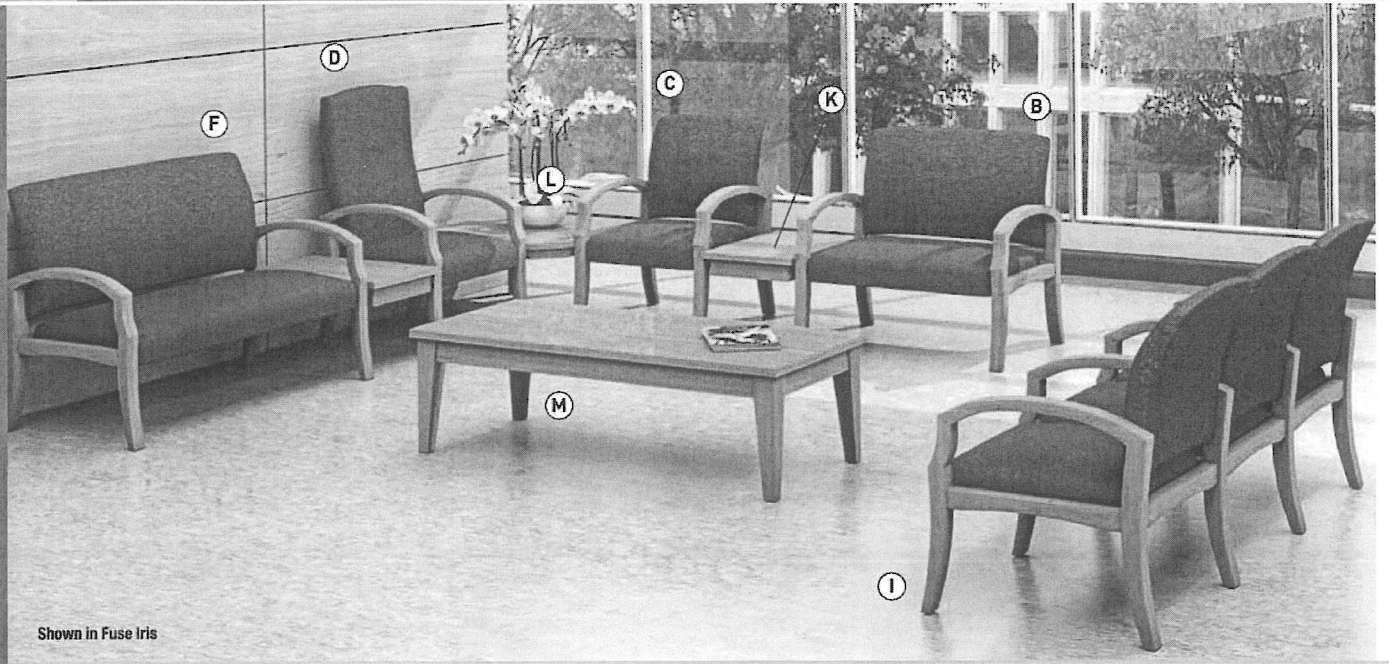

RECEPTION - Waiting Room

FurnitureAdvantage™

Extended Product Offering

Shown in Fuse Iris

HPFi

© 2017 ActivePoint, USA

Unos Collection

- Constructed with extra-sturdy frames
- 904 chairs, corner and connecting tables can be ganged in a virtually unlimited number of combinations
- Transitional style scalloped arms/legs are 1 1/4" thick solid hardwood
- Steel cross braces provide solid construction with a weight capacity of 350 lbs. per unit
- Bariatric-width chairs also include steel cross braces in the back and have a weight capacity of 500 lbs.
- Limited lifetime warranty