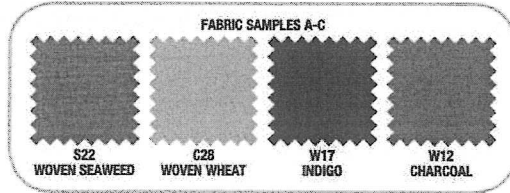

Available in Woven Seaweed (S22), Woven Wheat (C28), Indigo (W17) and Charcoal (W12).

Charcoal

Woven Wheat

Woven Seaweed

A. Loveseat

49 1/2"W x 29 1/2"D x 32"H
OSP MST52_...‡

LIST PRICE
725.00-EA

B. Chair