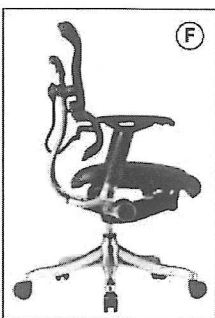

C. Mesh Chair With Headrest

26"W x 27½"D x 46"-51"H
 EUT ME7ERGBLK Black Mesh LIST PRICE 1248.00 EA
 EUT ME7ERG 1248.00 EA

D. Mesh Chair Without Headrest

26"W x 27½"D x 40"-46"H
 EUT ME8ERGBLK Black Mesh LIST PRICE 1221.00 EA
 EUT ME8ERGLO 1221.00 EA

See Custom Fabric Options on pages FA152-FA153.

Back View

Side View

Ergo Elite Series

E. Mesh Chair With Headrest

26½"W x 26"D x 45½"-50½"H
 EUT MF22ERGLT LIST PRICE 1326.00 EA

F. Mesh Chair Without Headrest