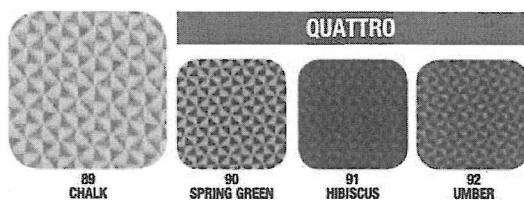

FABRIC

See pages FA151, 154-157, 162, 183, 188, 191, 193 for seating offered in the Custom Fabric Program.

CRYPTON HEALTHCARE FABRICS

ANTIMICROBIAL HEALTHCARE VINYL

*New Fabric.

FA153