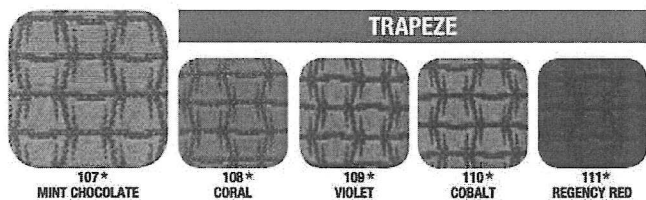

ANTIMICROBIAL HEALTHCARE VINYL