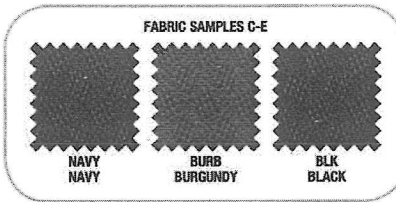

Dark Cherry

LIST PRICE
698.00-EA

D. Guest Chair With Upholstered Seat & Back
Medium Cherry finish.

Available in Navy (NAVY), Burgundy (BURB) or Black (BLK) fabric.

21¾"W x 24"D x 33¾"H
KFI FB4921_____

Medium Cherry