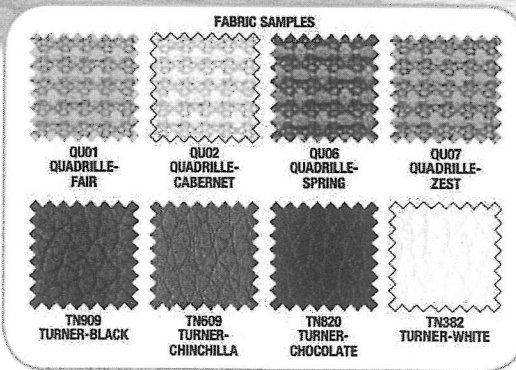

Available in *Quadrille-Fair (QU01)*, *Quadrille-Cabaret (QU02)*, *Quadrille-Spring (QU06)*, *Quadrille-Zest (QU07)*, *Turner-Black (TN609)*, *Turner-Chinchilla (TN609)*, *Turner-Chocolate (TN820)* and *Turner-White (TN382)*.