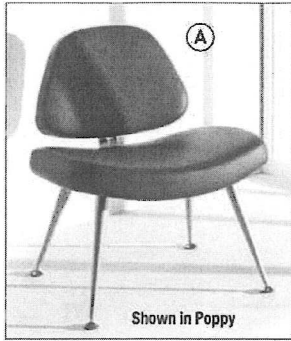

RECEPTION - Waiting Room/Lounge

Shown in Poppy

Nightingale

A. Smurk Retro Waiting Area Chair

Smurk is a contemporary fun and chic all purpose chair inspired by the Nightingale Designs of the 70's and adds zest to any waiting area.

- Tapered aluminum legs with adjustable glides finished with high-impact silver epoxy coat, electrostatically applied for corrosion resistance
- Exaggerated wide seat pan supported with reinforced molded bent plywood and unique flared leg design.
- Meets CA 117
- ANSI/BIFMA approved
- Greenguard certified

Available in Black (01), Cobbleston (40), Poppy (30) and White (16).

27"W x 26"D x 30"H
NGL 801V0_ ‡

LIST PRICE
750.00- EA.