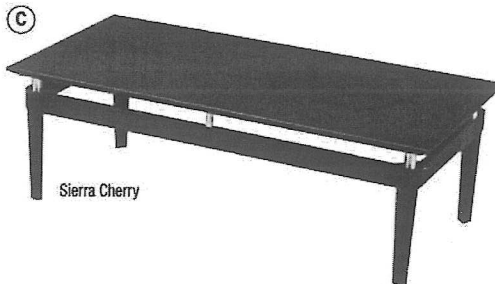

Bourbon Cherry

D. End Table

24"W x 24"D x 22"H
MLN NTS_

629.00-EA

Sierra Cherry