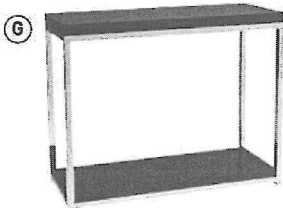

Wall Street Collection Tables are Espresso laminate with Chrome frames.

G. Foyer Table
36"W x 15"D x 29"H
OSP WST07 ‡

LIST PRICE
460.00-EA