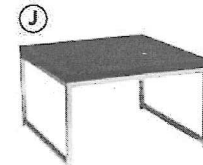

J. Accent/Corner Table
28"W x 28"D x 17"H
OSP WST17 ‡

LIST PRICE
320.00-EA

FA144

Available in 10-14 Business days

Additional items available from manufacturer.

Prices subject to change without notice. LA