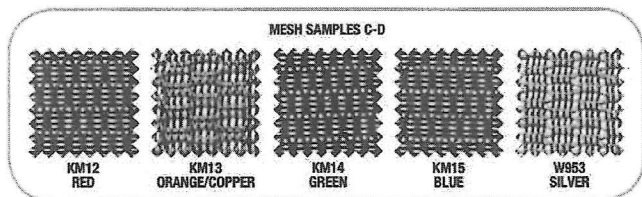

See Custom Fabric Options on pages FA152-FA153.

Back View